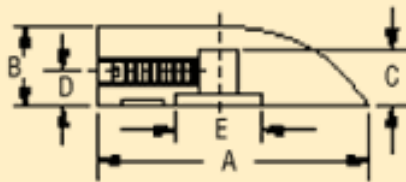

2150

2300

2310

2350

*Plain Hole or Brass Bushing w/ Set Screw*

**Plain Hole**

Part No.	Hole		Set Screw
	Shaft Dia.	Depth	
2350AE*	1/4	15/32	-
2350AF	1/4	15/32	8-32-
+ No Indicator Line *1/4" "D" shaft with spring			

**Brass Bushing**

Part No.	Hole		Set Screw
	Shaft Dia.	Depth	
2350AH	1/4	5/16	8-32-
+ No Indicator Line			